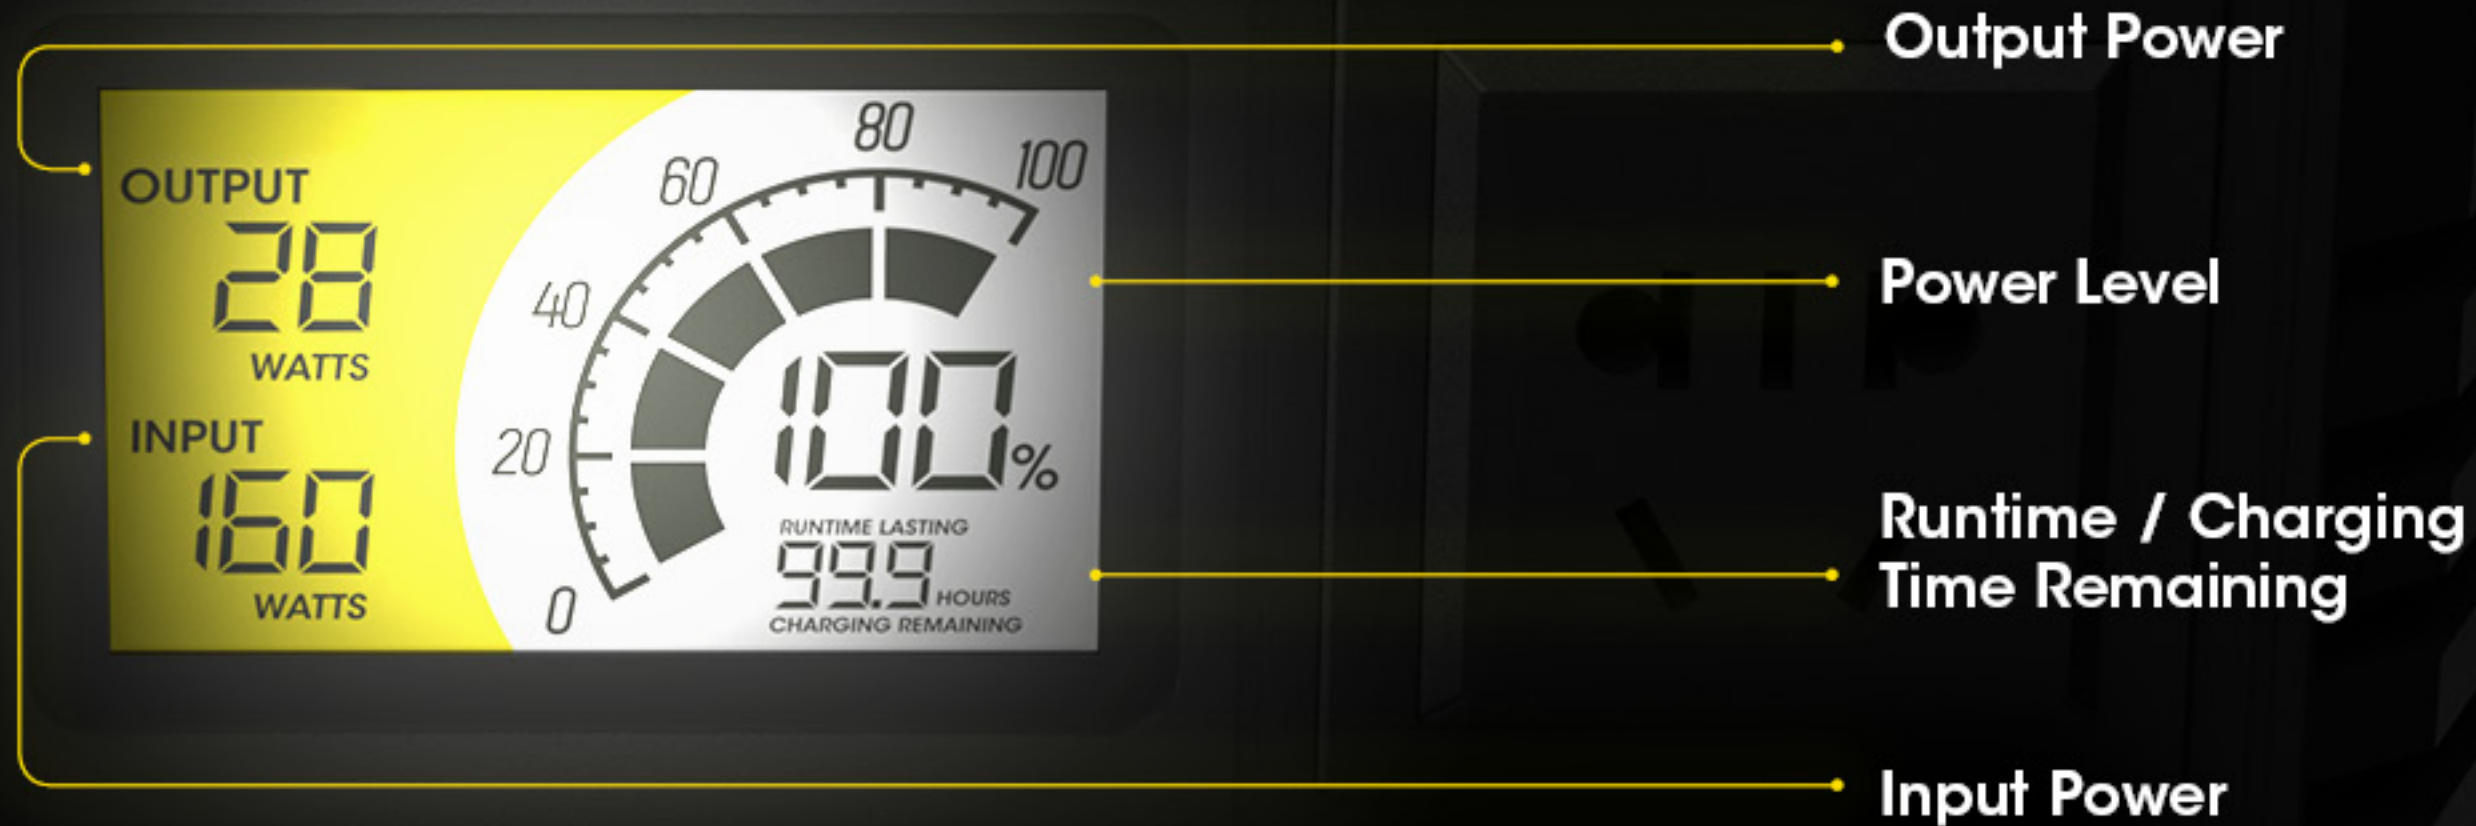

NITECORE®

Smart Power On The Go

NES500

Portable Outdoor Power Station

- 🔋 518Wh High Capacity
- ⚡ 500W AC Output
- 🔌 Multiple Output Ports

Note: The power outlet shown here is for reference only. The actual product may vary depending on regional variations.

The ergonomic design with the rubber handle offers one hand carry with a comfortable grip.

Dimensions:

Weight: 5.65kg (12.46lbs)

Backlit Realtime LCD Display

Easily operable in the dark or at night.

Various Outputs Available

• USB-C PD Output (60W)

• 220V / 110V AC Output

• USB-A Output

• 12V Cigarette Lighter Output

Pragmatic Safety Designs

Easy-Carry Solid Handle

Ensures a firm grip constructed from carbon steel and wrapped with rubber